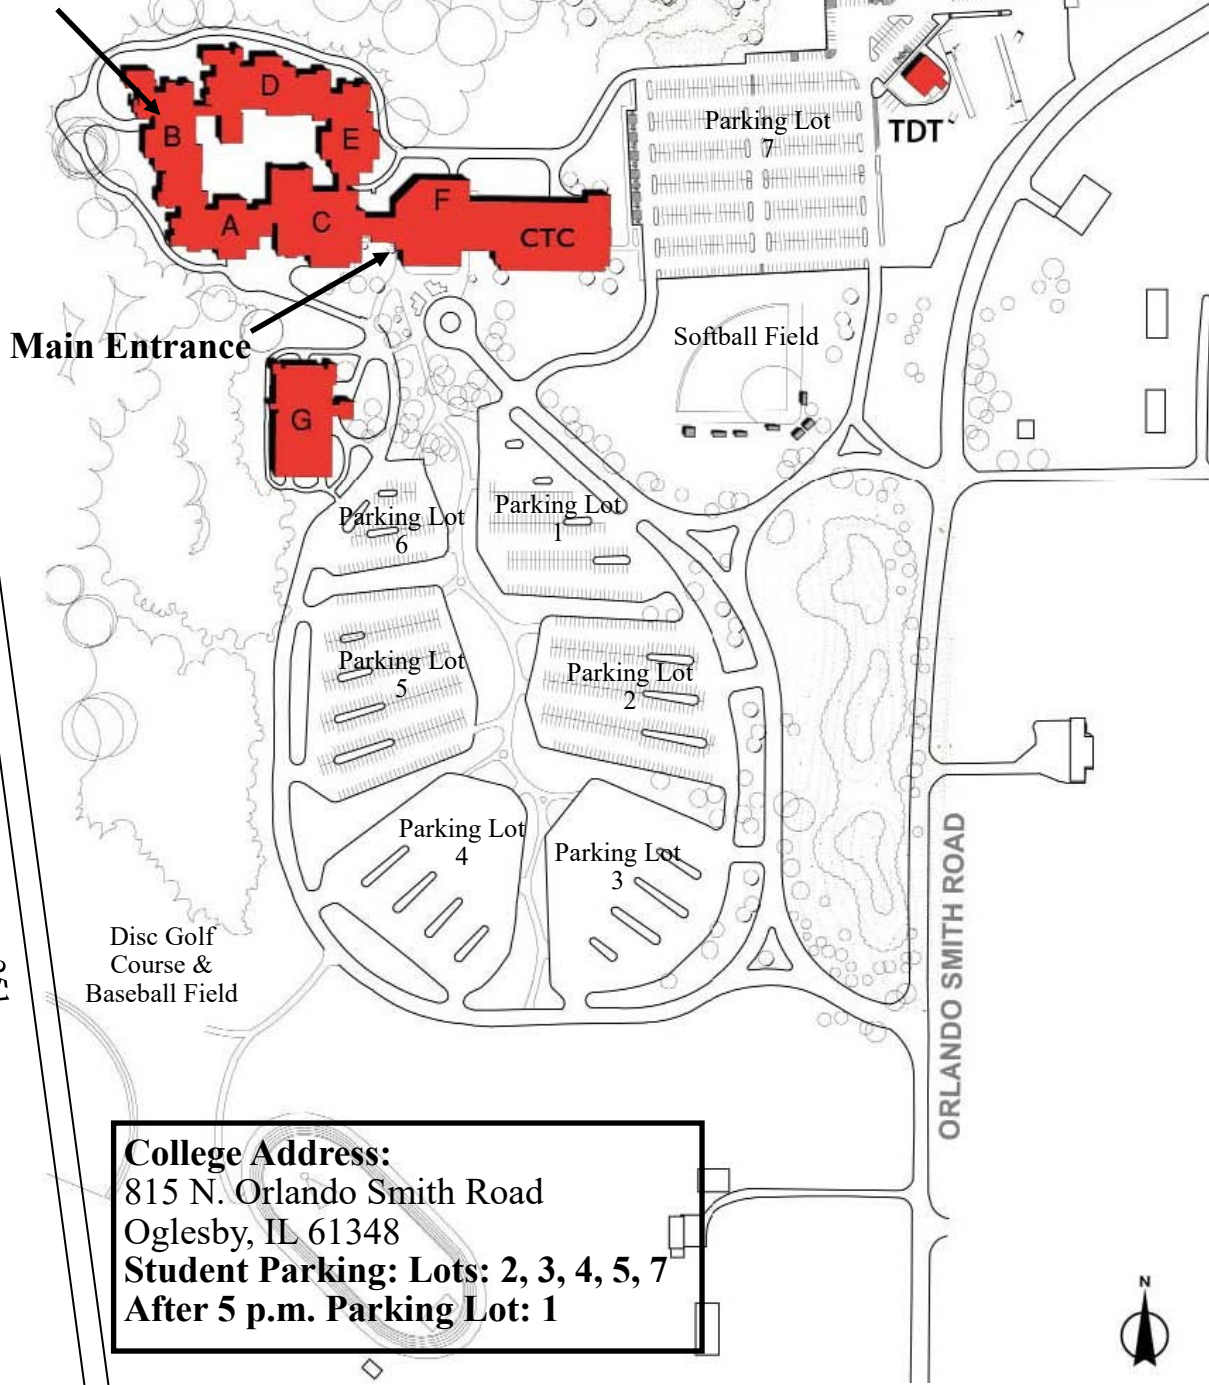

**Art Room**  
Building B, Room 101  
Lower Level  
Signs will be posted from the main entrance

**College Address:**  
815 N. Orlando Smith Road  
Oglesby, IL 61348  
**Student Parking: Lots: 2, 3, 4, 5, 7**  
**After 5 p.m. Parking Lot: 1**