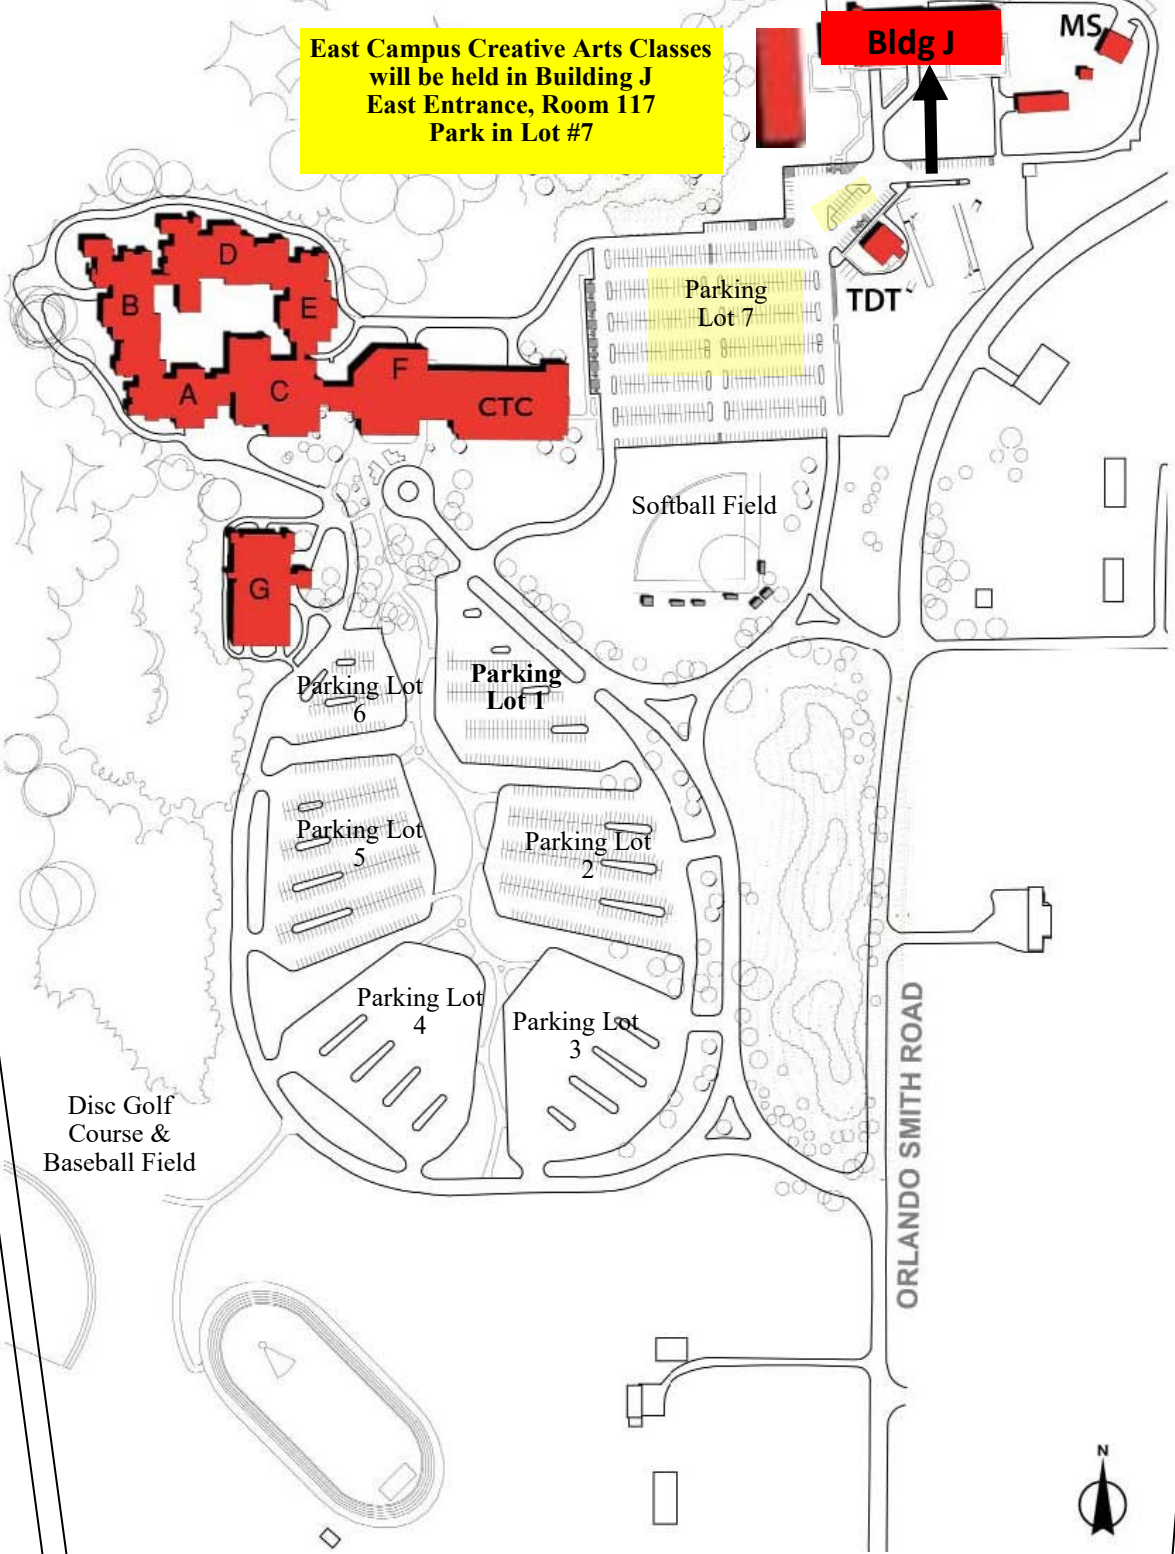

**East Campus Creative Arts Classes
will be held in Building J
East Entrance, Room 117
Park in Lot #7**

Route 251

Interstate 39

Richard Moyle Highway